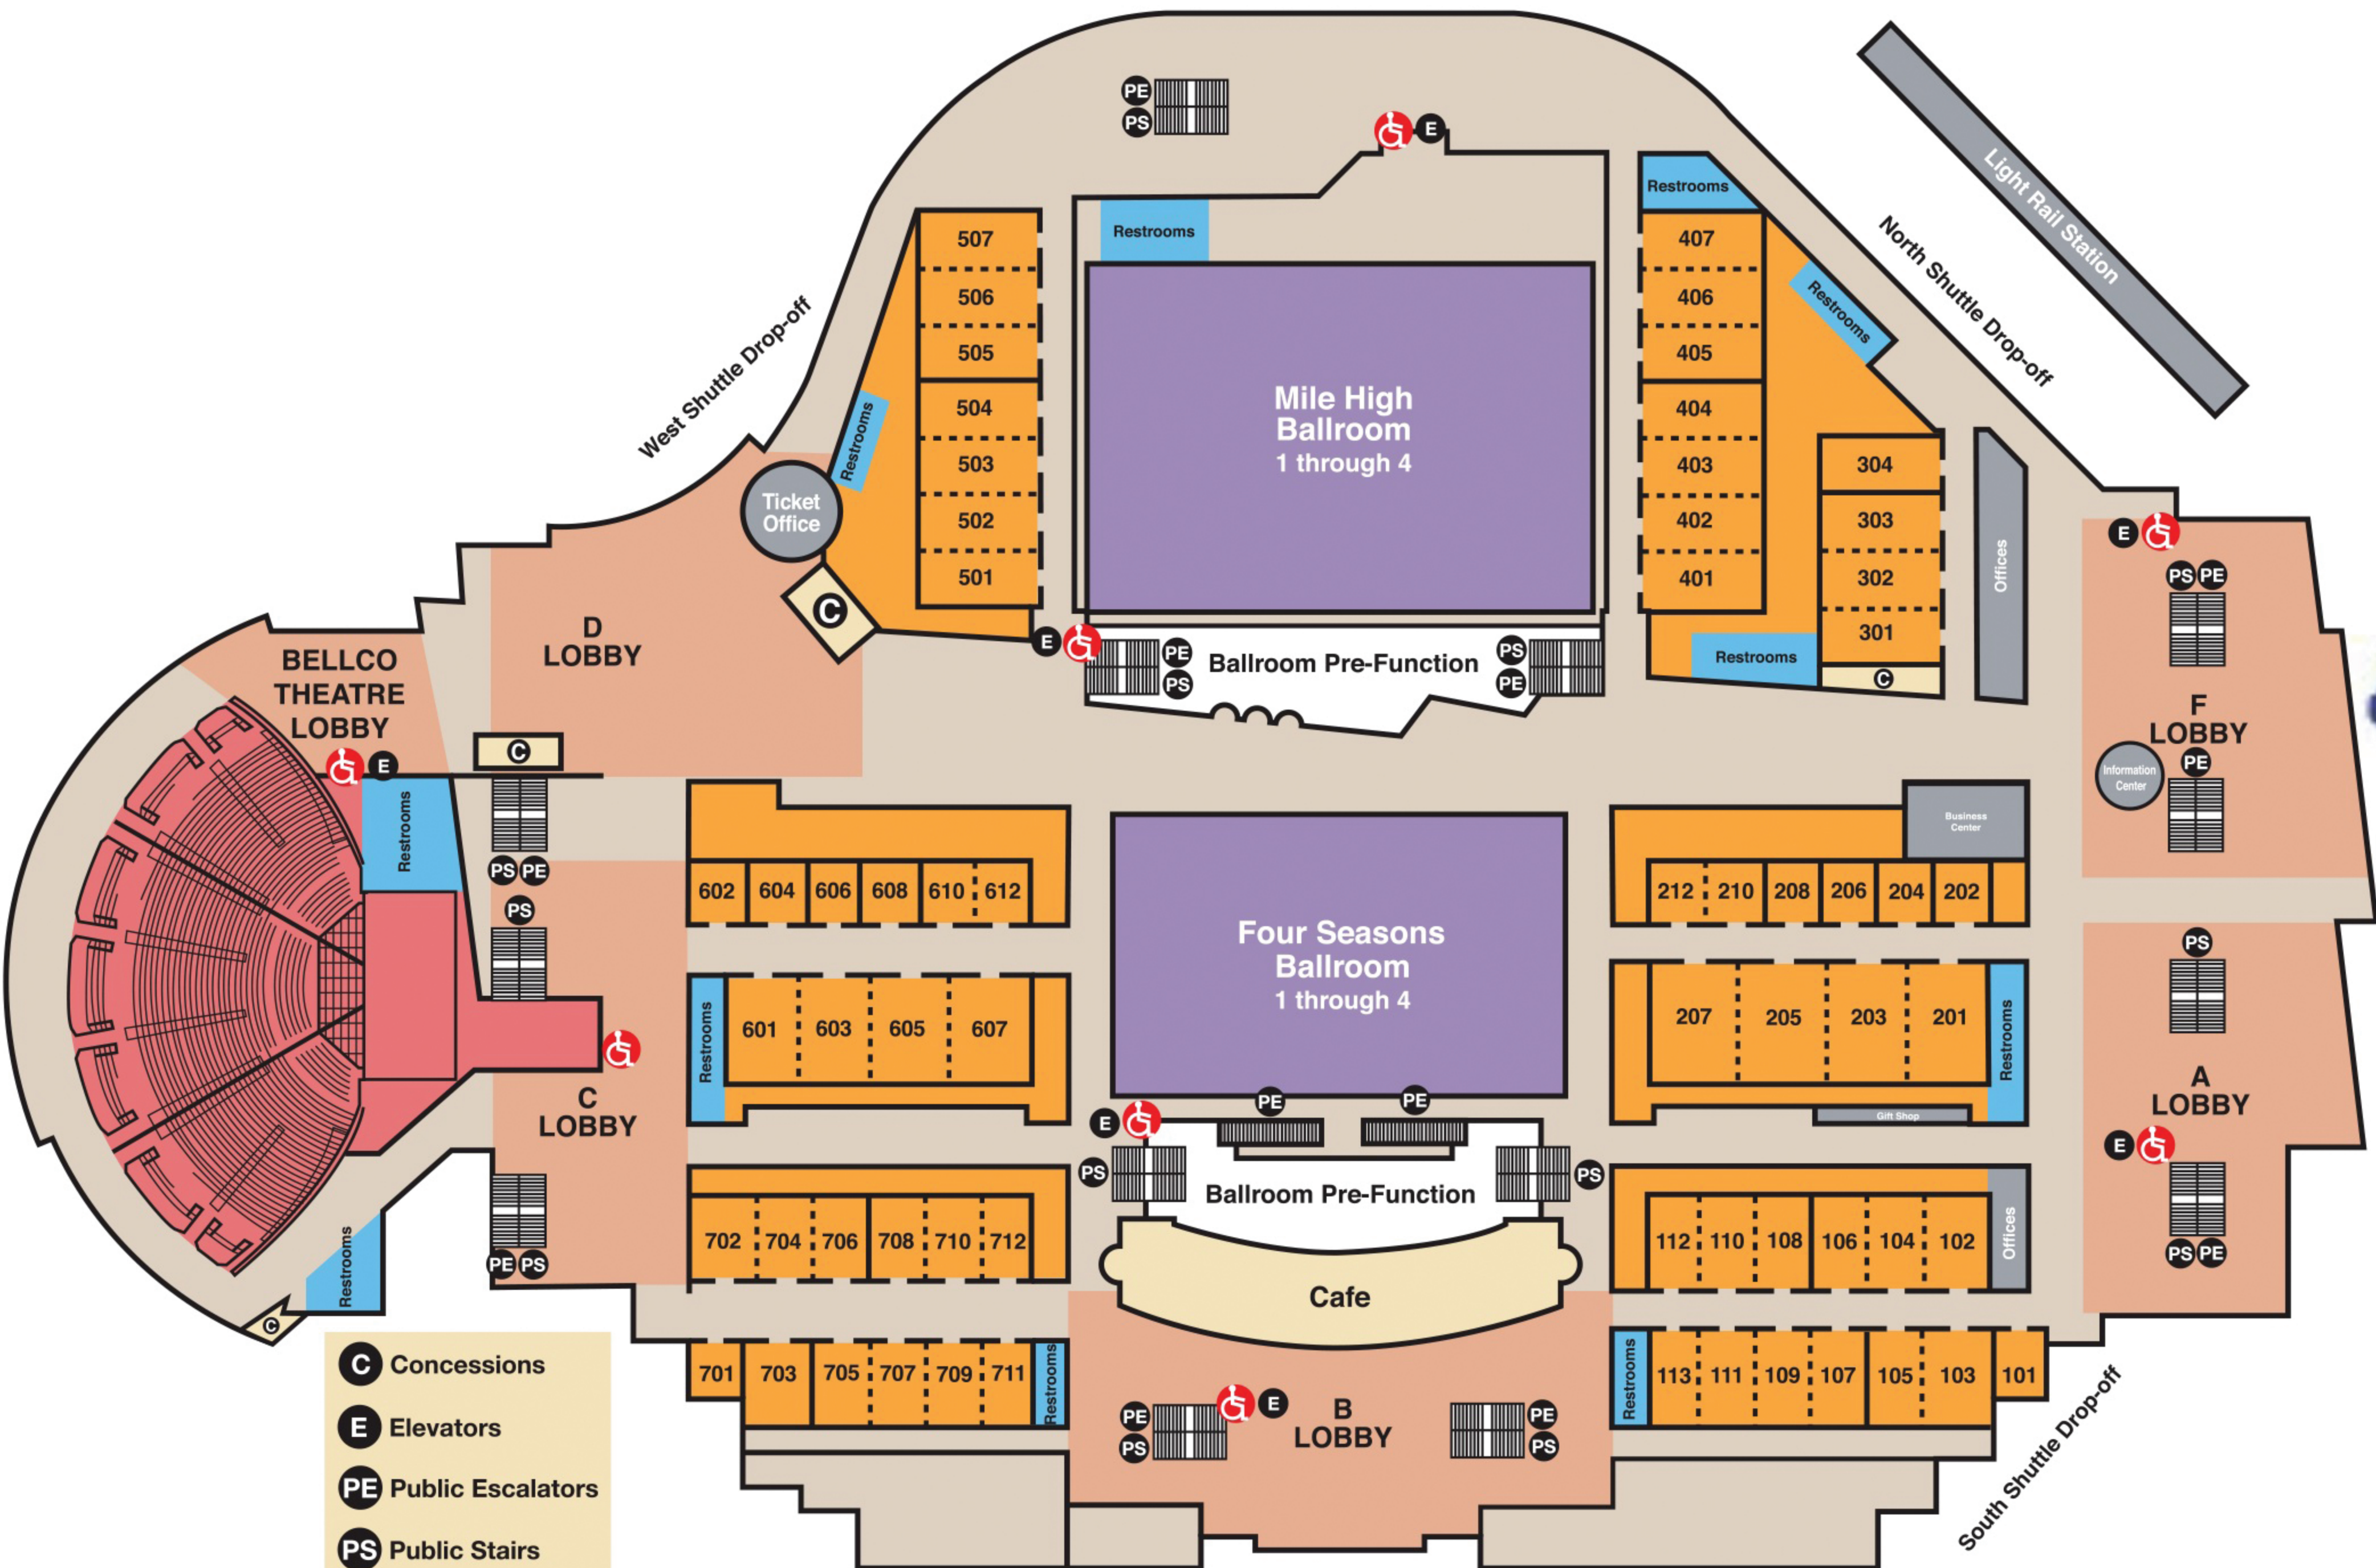

STOUT STREET

SPEER BOULEVARD (MOUNTAIN VIEW)

14TH STREET (CITY VIEW)

- C** Concessions
- E** Elevators
- PE** Public Escalators
- PS** Public Stairs

Shuttle Drop-off
WELTON STREET